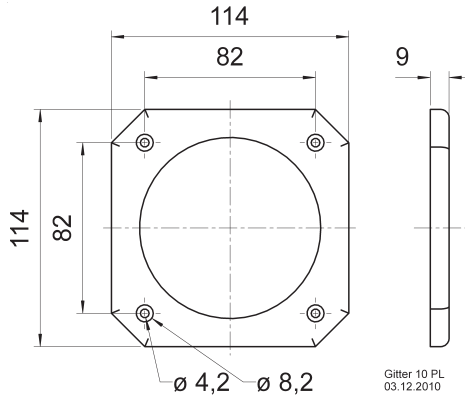

Protective grille made of black painted metal. Decoration ring made of black plastics.
Can be supplied painted in other colours on request.

Passend für/Suitable for: FR 12

Gitter FR 12
03.12.2010

Art. No. 4744 **Gitter / Grille 10 PL**