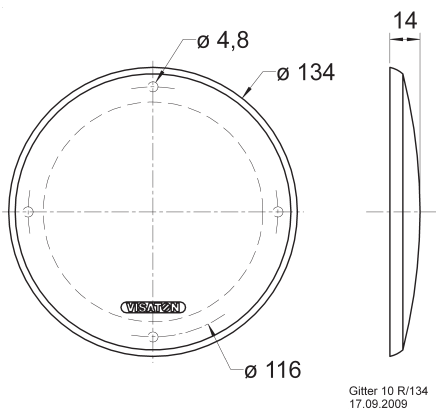

Art. No. 4770 – schwarz/chrom / *black/chrome* **Gitter / Grille 10 R/134**