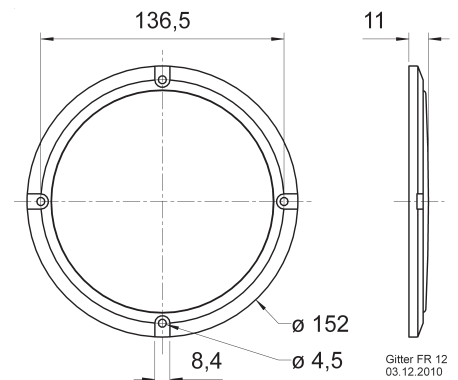

Protective grille made of black painted metal. Decoration ring made of black plastics.
Can be supplied painted in other colours on request.

Passend für/Suitable for: FR 12

Gitter FR 12
03.12.2010

Art. No. 4744 **Gitter / Grille 10 PL**