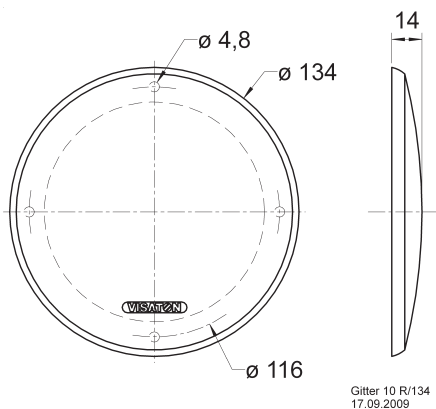

Art. No. 4669 – RAL 9006 **Gitter / Grille 10 R/134**