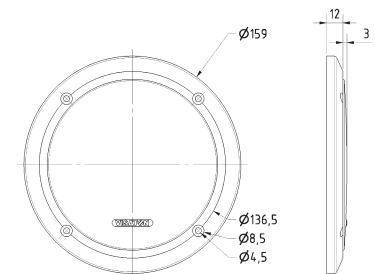

Gitter 13 RS
11.12.06